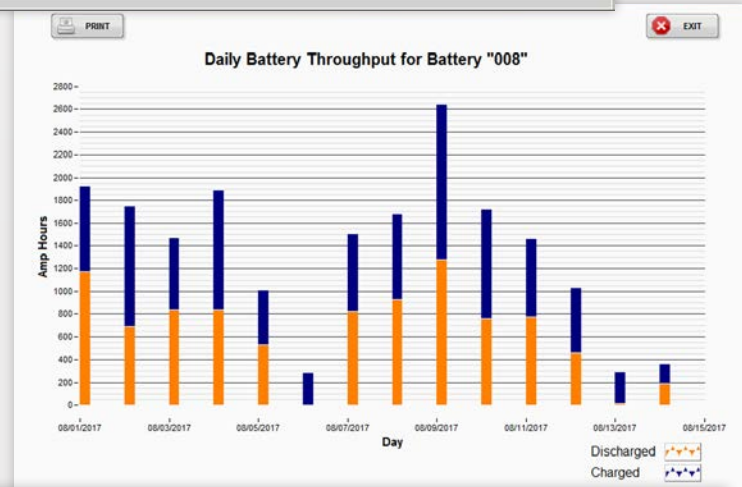

Battery ID	Factory ID	State	Volts	V/C	Amps	AH	S.O.C.	Temp.	Avg. Temp.	Event (Bat.)	Event (File)	H2O
Dock Door 36	0000003C4401	IDLE	12.2	2.03	0	0	8%	73	72	41	41	LOW

Charger ID	Factory ID	State	Volts	V/C	Amps	AH	Charge Time	Battery Temp.	Battery ID
00000040F9E8	00000040F9E8	READY FOR BATTERY	0.0	0.00	0	0	0:00	NA	NA

ID	CHARGE TIME	DISCHARGE TIME	OLD ENL CHARGE	OLD DRY CHARGE	MAX AMPS	AM USED	MIN SOC	MAX VOLTS	MIN FOLTS	MAX TEMP	MIN TEMP	#2 CHARGES	MAX DV	WATER LOW	
1	0	0:15	0:00	0:00	0	0	0.00	2.7	0.0	71	68	0	1.51	0:00	
2	0	0:20	0:10	0:12	25:28	256	187	78	2.08	71	62	0	2.08	0:00	
3	0	0:10	0:00	0:00	0:00	0	0	100	2.48	71	68	0	0.41	0:00	
4	0	0:18	0:00	0:00	0:00	0	0	100	2.35	71	70	0	0.48	0:00	
5	0	0:00	0:00	0:00	0:00	0	0	100	2.18	61	76	68	0	0.39	0:13
6	0	0:08	2:27	0:00	23:30	258	7	21	2.27	61	74	89	0	0.35	0:00
7	0	0:18	0:00	0:00	0:00	0	0	100	2.01	61	76	47	0	0.49	0:00
8	0	0:10	0:12	0:00	0:07	35	0	22	2.27	61	72	48	0	0.48	0:13
9	0	0:11	0:00	0:00	0:00	0	0	100	2.27	61	76	68	0	0.49	0:00
10	0	0:11	0:00	0:00	0:00	0	0	100	2.28	61	76	68	0	0.48	0:00
11	12:05	06:11:00	01:30:00	06:16:00	0:15	251	916	84	2.78	61	85	146	0	0.44	0:04
12	0	0:00	0:00	0:00	0:00	0	0	100	2.18	61	76	68	0	0.49	0:00
13	0	0:00	0:00	0:00	0:00	0	0	100	2.08	61	76	68	0	0.41	0:00
14	0	0:00	0:00	0:00	0:00	0	0	100	2.08	61	76	68	0	0.41	0:00
15	0	0:00	0:00	0:00	0:00	0	0	100	2.08	61	76	68	0	0.47	0:00
16	0	0:10	0:00	0:00	0:00	0	0	100	2.18	61	76	68	0	0.44	0:00
17	0	1:03	11:58	11:11	0:24	225	190	6	2.5	68	71	71	0	0.57	0:00
18	0	0:00	0:00	0:00	0:00	0	0	100	2.05	71	71	0	0.5	0:00	
19	0	0:00	0:00	0:00	0:00	0	0	100	2.07	61	71	47	0	0.48	0:00
20	0	0:11	0:00	0:00	0:00	0	0	100	2.27	61	76	70	0	0.48	0:00

Empowering Industries for 50 Years

Phone: 314-739-1414
Fax: 314-739-1277
E-mail: Sales@chargingti.com
chargingti.com

Charging Technologies Inc™
4328 Bridgeton Industrial Drive
Bridgeton, Missouri 63044
TOBi-BLUE-01122024