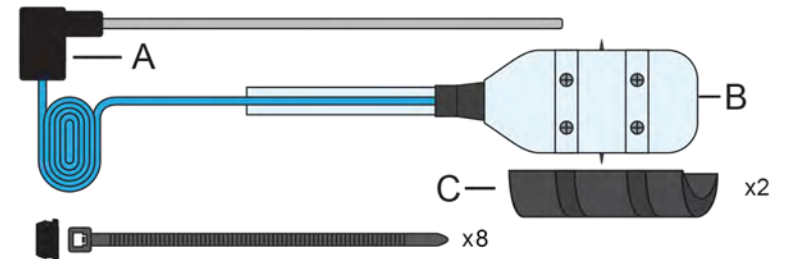

SmartBlinky Pro™

Cable Mount (C)

ACC-SWP-C

Storage Battery Systems LLC
 N56 W16665 Ridgewood Drive
 Menomonee Falls, WI 53051

www.sbsbattery.com 800-554-2243 sbs@sbsbattery.com