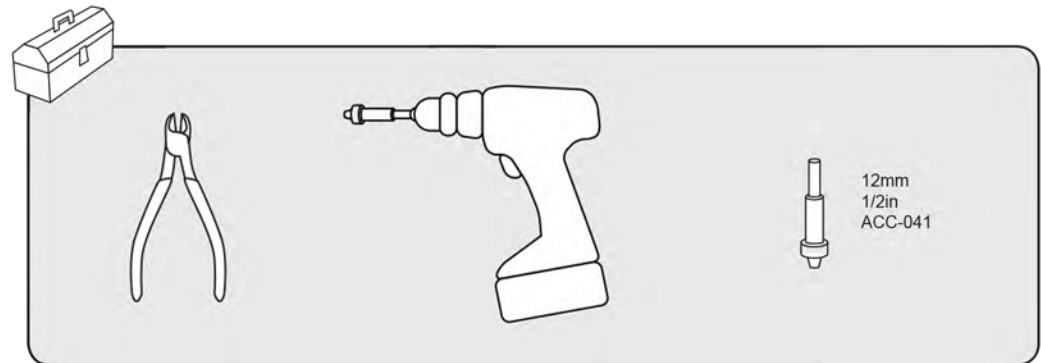

SmartBlinky Pro™

Cable Mount (C)

ACC-SWP-C

Storage Battery Systems LLC
 N56 W16665 Ridgewood Drive
 Menomonee Falls, WI 53051

www.sbsbattery.com 800-554-2243 sbs@sbsbattery.com