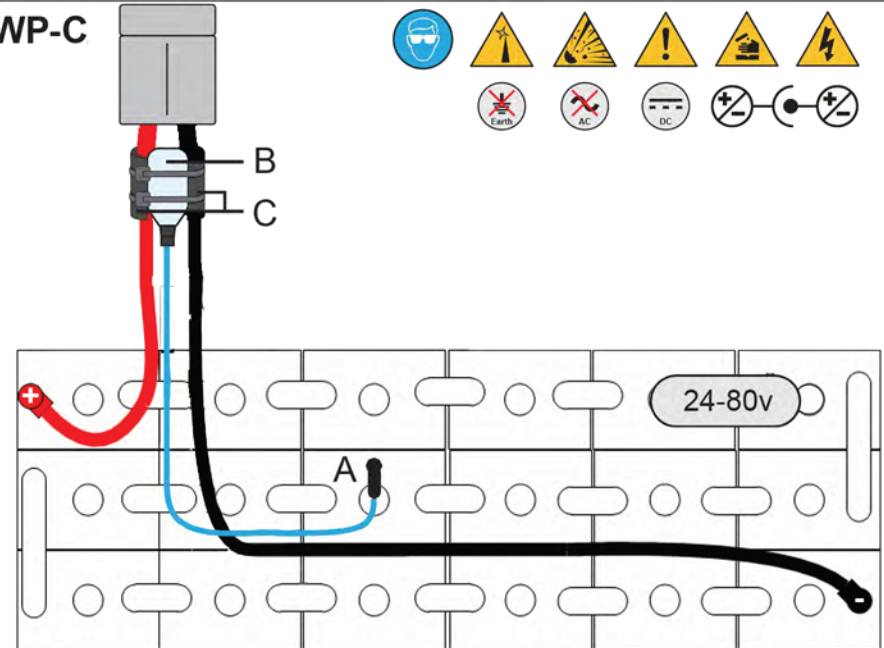

SmartBlinky Pro™

Cable Mount (C)

ACC-SWP-C

Storage Battery Systems LLC
 N56 W16665 Ridgewood Drive
 Menomonee Falls, WI 53051

www.sbsbattery.com 800-554-2243 sbs@sbsbattery.com