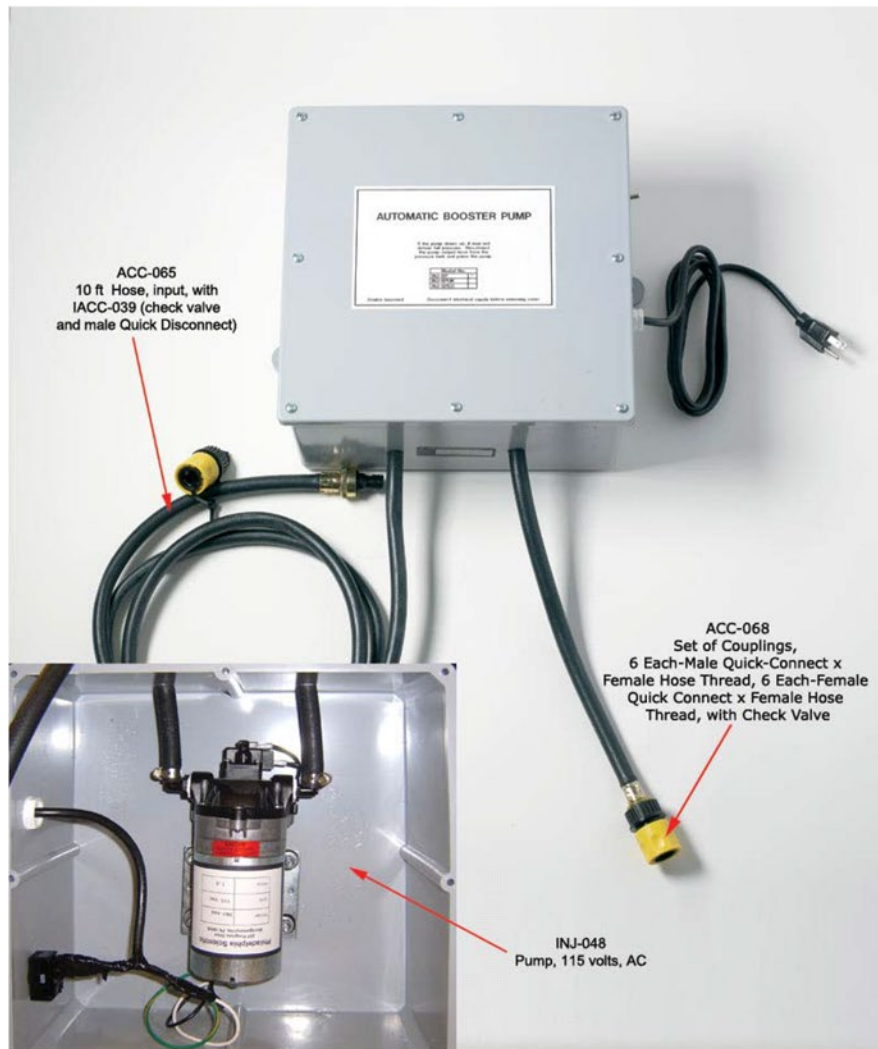

Product Anatomy and Associated Parts INJ-BP

Booster Pump, used for filling Bladder Tanks

ACC-068 Set of Couplings, 6 Ea. Male Quick-Connect x Female Hose Thread & 6- ea. Fem Quick Connect x Fem Hose Thread, w/Check Valve

INJ-048 Pump, 115 VAC, for INJ-BP, includes clamps & elbows

INJ-527 Quick-Connect FxF Thread (No Check Valve) (6 pack)

Storage Battery Systems LLC
N56 W16665 Ridgewood Drive
Menomonee Falls, WI 53051

DOC0111
11 / 2015