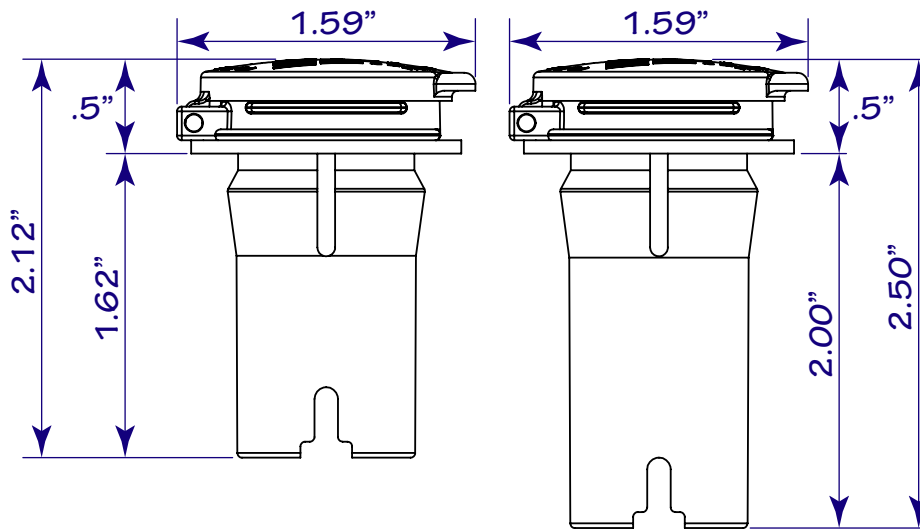

VNT-1W2

VNT-1W3

Distributed by:

960 74th Street SW
Byron Center, MI 49315
616.583.1700
flow-rite.com

MM-024 0320