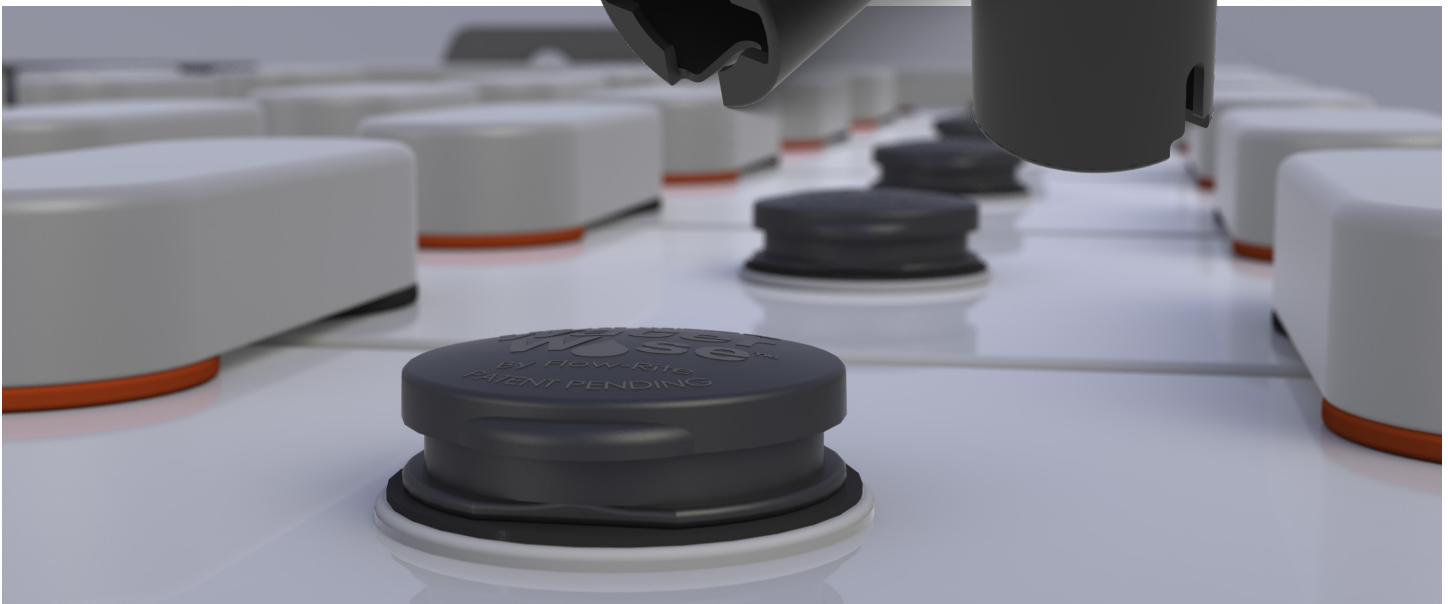

FAST

RELIABLE

ECONOMICAL

DURABLE

Water Wise

Flip Top Watering Cap

WaterWise Flip-Top Watering Caps limit the nozzle depth of automatic watering guns to achieve accurate electrolyte levels without the use of adjustable O-rings. Take the guesswork out of refilling battery cells when using a watering gun!

Simply leave the Flip-Top Watering Cap in place. Your batteries will always have the proper electrolyte levels ensuring longer life.

You get peace of mind knowing that every battery cell is watered properly and safely.