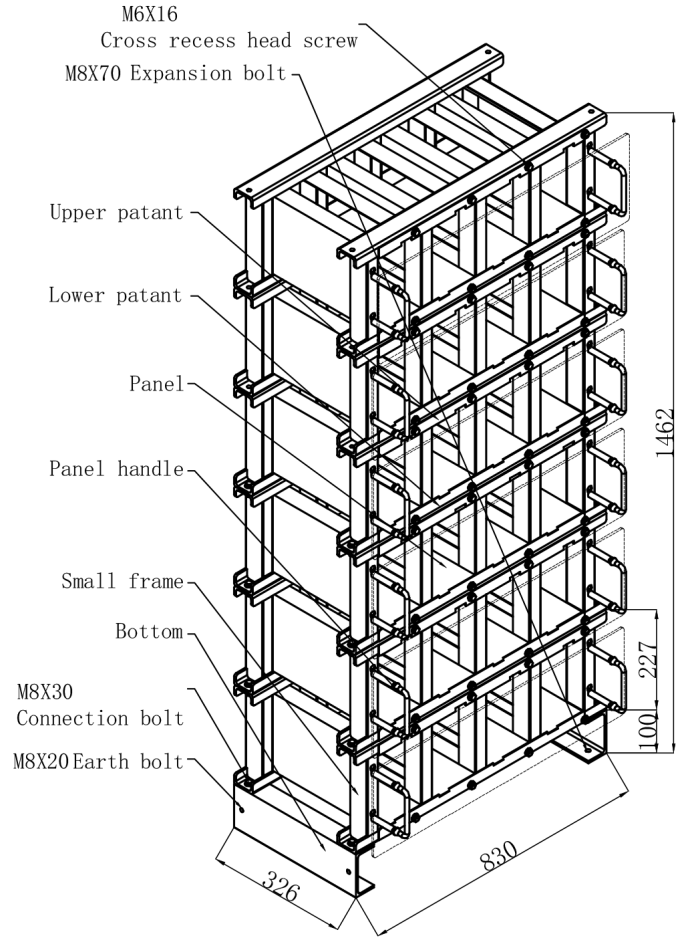

# 24xAGM300/350-RACK

Modular Seismic Horizontal Battery Rack - 4 Wide x 6 High (32.7"L x 12.9"D x 57.6"H)

Parts List	
Part No.	Quantity
AGM-300 OR AGM-350 battery	24 pieces
Inter-cell connector: 70mm2, L= 185mm	3 pieces
Inter-row connector: 50mm2, L=115mm	20 pieces
24xAGM300/350-RACK horizontal rack	1 piece