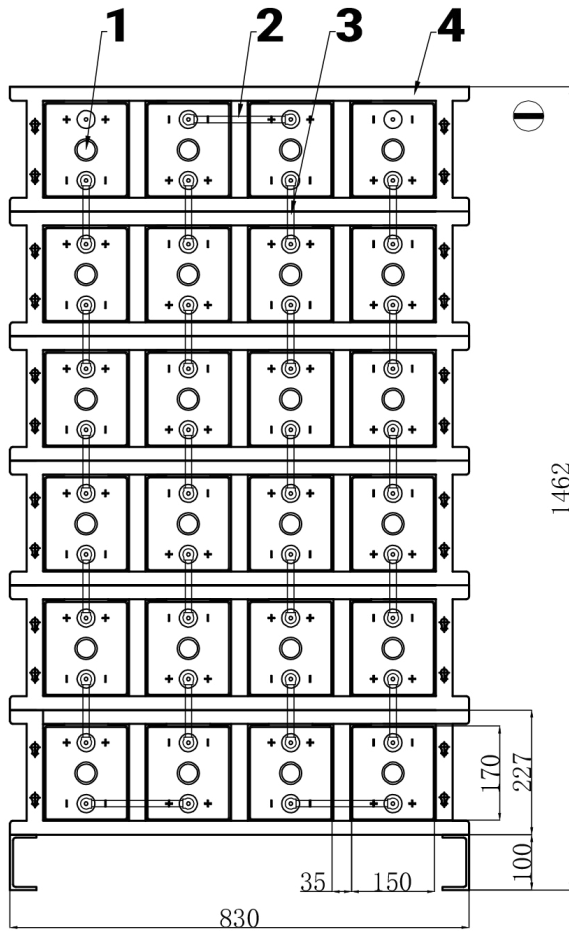

# 24xAGM300/350-RACK

Modular Seismic Horizontal Battery Rack - 4 Wide x 6 High (32.7"L x 12.9"D x 57.6"H)

Parts List	
Part No.	Quantity
AGM-300 OR AGM-350 battery	24 pieces
Inter-cell connector: 70mm2, L= 185mm	3 pieces
Inter-row connector: 50mm2, L=115mm	20 pieces
24xAGM300/350-RACK horizontal rack	1 piece

24xAGM300/350-RACK