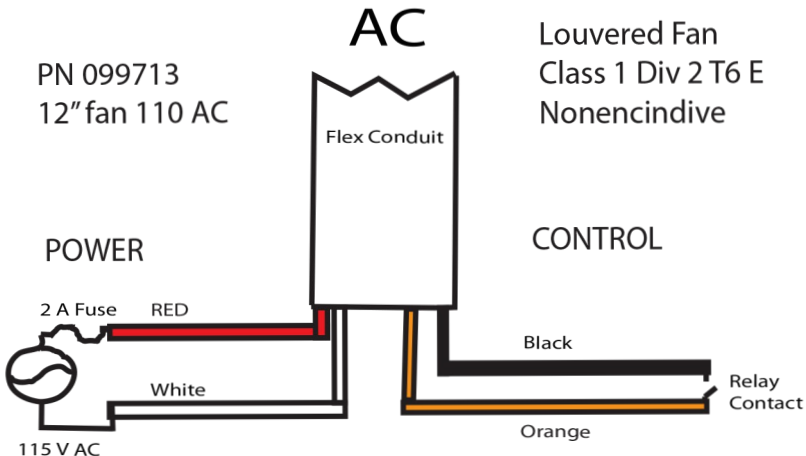

The flexible shielded electrical conduit contains four wires. Red(+) and White(-) are for connection to AC power. See the data plate on the fan for the appropriate voltage. The other two wires are Black and Orange and connect to a normally open switch or relay contacts. Contact closure activates fan.